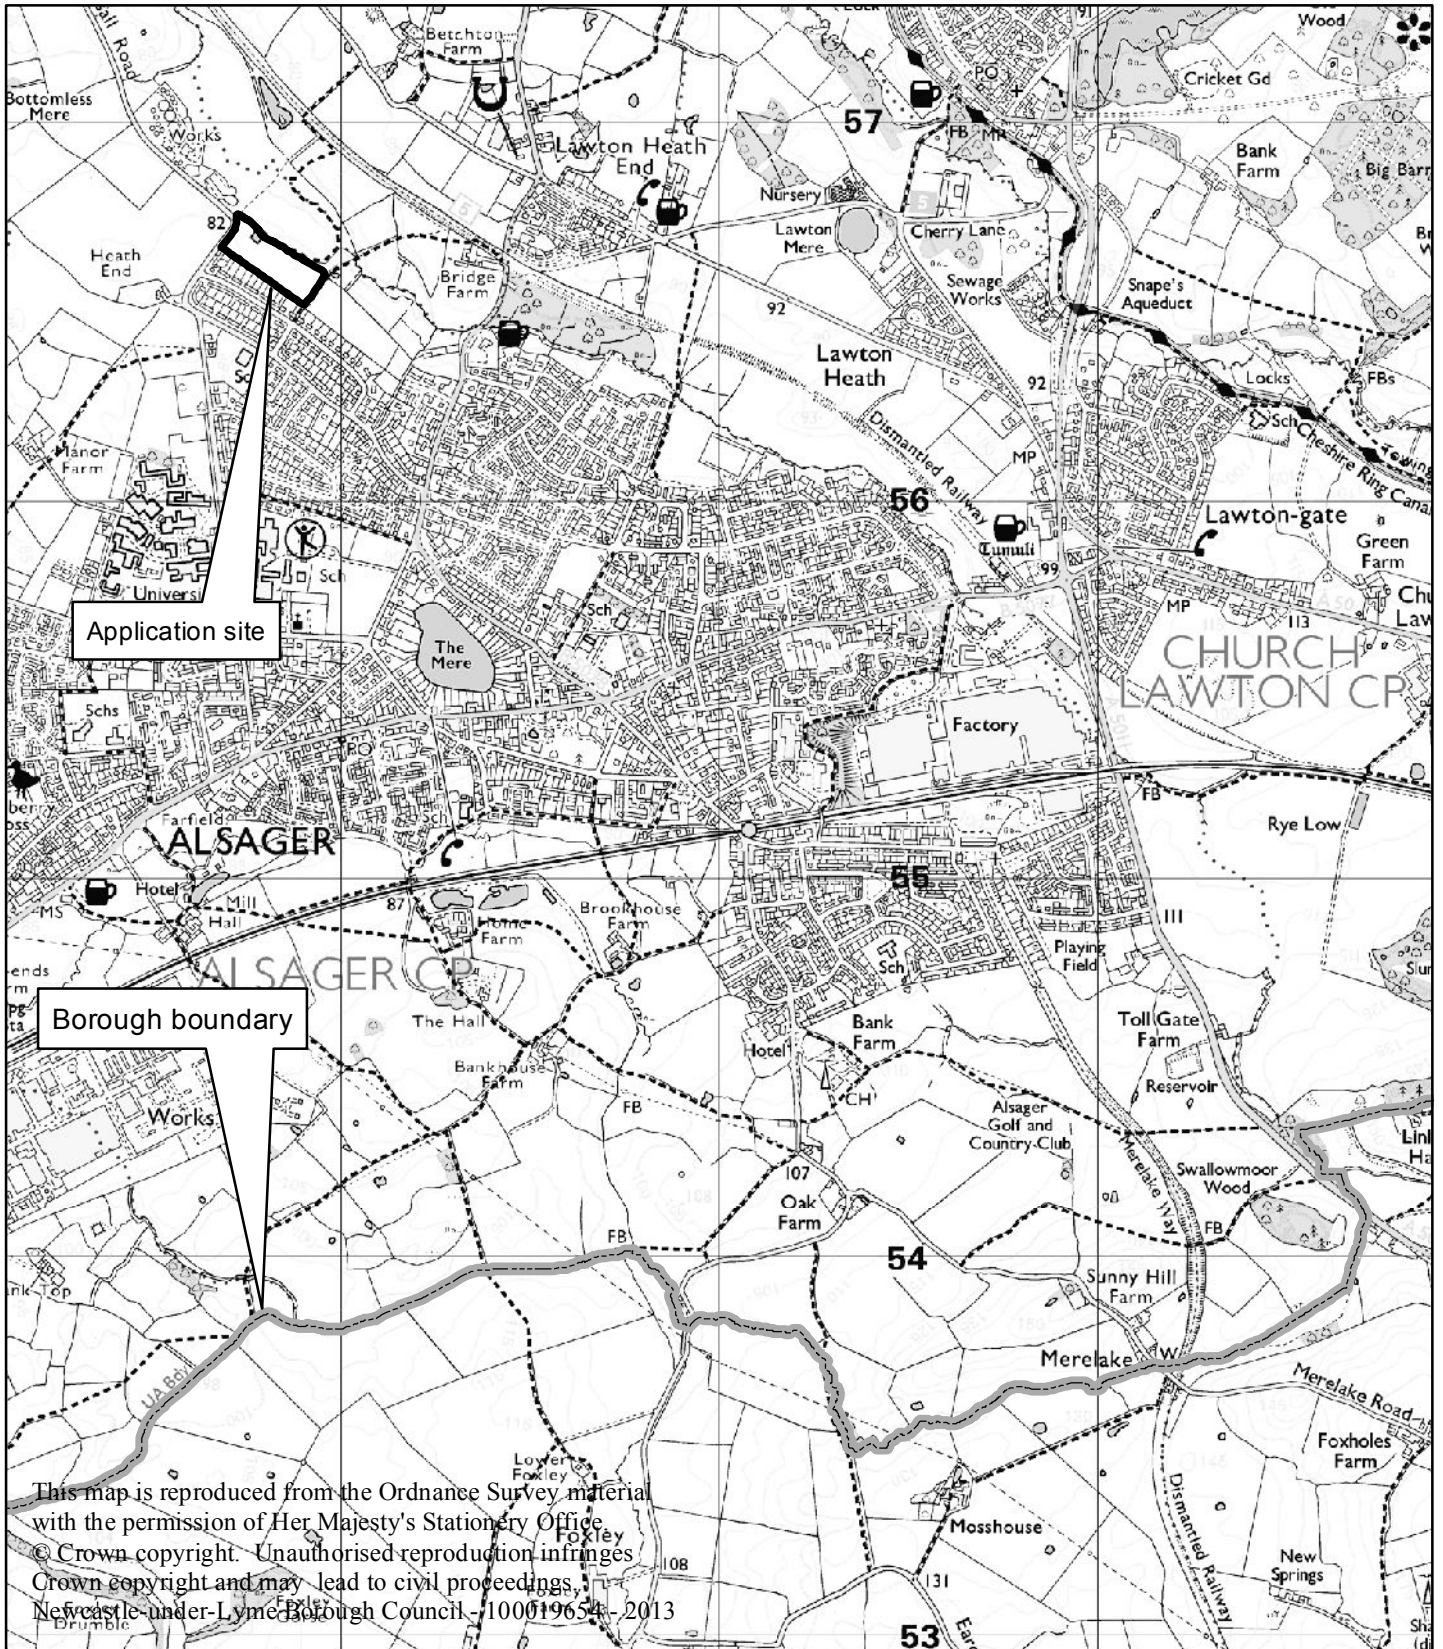

# Land at Hassall Road, Alsager 348 /214 Cross boundary consultation

This map is reproduced from the Ordnance Survey material with the permission of Her Majesty's Stationery Office © Crown copyright. Unauthorised reproduction infringes Crown copyright and may lead to civil proceedings. Newcastle-under-Lyme Borough Council - 100019654 - 2013